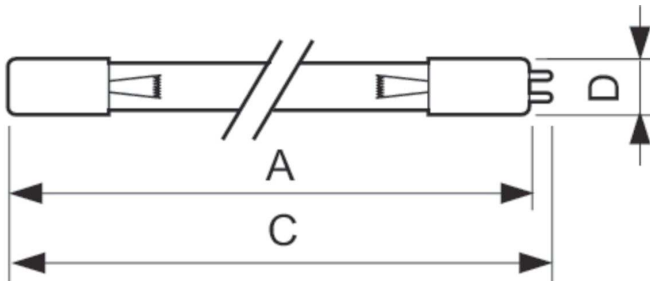

TUV T5

TUV 36T5 HO 4P SE UNP/32

TUV T5 lamps are single- or double-ended UVC (germicidal) lamps used in professional water and air disinfection units. The small 16 mm diameter of the lamp allows for a small system design and design flexibility. TUV T5 lamps offer constant UV output over their complete lifetime, for maximum security of disinfection and high system efficacy.

Product data

General Information		Voltage (Nom)	
Cap base	4PINSSINGLEENDED [4 Pins Single Ended]	97 V	
Main application	Disinfection	Mechanical and Housing	
Useful life (nom.)	9000 h	Cap-base information	4 Pins Single Ended
System description	High Output (HO)	Approval and Application	
Light Technical		Mercury (Hg) content (nom.)	5.5 mg
Colour Code	TUV	UV	
Colour Designation	- [Not Specified]	UV-C Radiation	25 W
Depreciation at useful lifetime	15 %	Product Data	
Operating and Electrical		Full product code	871150086970899
Power (Rated) (Nom)	75 W	Order product name	TUV 36T5 HO 4P SE UNP/32
Lamp current (nom.)	0.8 A		

Dimensional drawing

Product	D (max)	C (max)	A (max)
TUV 36T5 HO 4P SE UNP/32	19.3 mm	853 mm	845.4 mm

TUV 36T5 HO 4P-SE

Photometric data

XDPB_XUTUV-Spectral power distribution B/W

XDPO_XUTUV-Spectral power distribution Colour