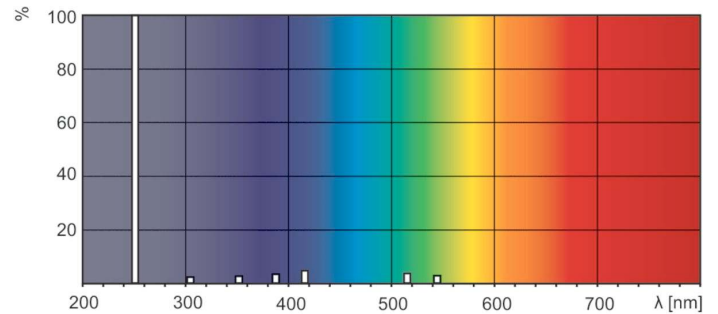

Product data

General Information		Voltage (Nom)	
Cap base	4PINSSINGLEENDED [4 Pins Single Ended]	97 V	
Main application	Disinfection	Mechanical and Housing	
Useful life (nom.)	9000 h	Cap-base information	4 Pins Single Ended
System description	High Output (HO)	Approval and Application	
Light Technical		Mercury (Hg) content (nom.)	5.5 mg
Colour Code	TUV	UV	
Colour Designation	- [Not Specified]	UV-C Radiation	25 W
Depreciation at useful lifetime	15 %	Product Data	
Operating and Electrical		Full product code	871150086970899
Power (Rated) (Nom)	75 W	Order product name	TUV 36T5 HO 4P SE UNP/32
Lamp current (nom.)	0.8 A		

Dimensional drawing

Product	D (max)	C (max)	A (max)
TUV 36T5 HO 4P SE UNP/32	19.3 mm	853 mm	845.4 mm

TUV 36T5 HO 4P-SE

Photometric data

XDPB_XUTUV-Spectral power distribution B/W

XDPO_XUTUV-Spectral power distribution Colour