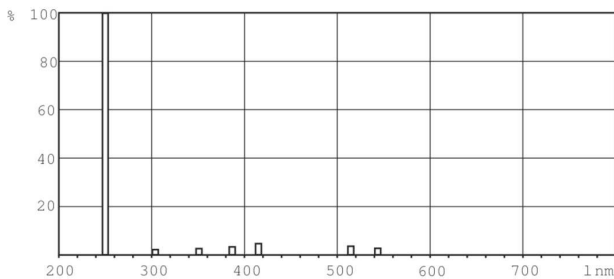

Product data

General Information		Voltage (Nom)	
Cap base	4PINSSINGLEENDED [4 Pins Single Ended]	97 V	
Main application	Disinfection	Mechanical and Housing	
Useful life (nom.)	9000 h	Cap-base information	4 Pins Single Ended
System description	High Output (HO)	Approval and Application	
Light Technical		Mercury (Hg) content (nom.)	5.5 mg
Colour Code	TUV	UV	
Colour Designation	- [Not Specified]	UV-C Radiation	25 W
Depreciation at useful lifetime	15 %	Product Data	
Operating and Electrical		Full product code	871150086970899
Power (Rated) (Nom)	75 W	Order product name	TUV 36T5 HO 4P SE UNP/32
Lamp current (nom.)	0.8 A		

TUV T5

EAN/UPC – product	8711500869708
Order code	927972104099
Local code	TUV36W4PSEHO
Numerator – quantity per pack	1
SAP numerator – packs per outer box	32

Material no. (12 NC)	927972104099
Net Weight (Piece)	87.000 g

Dimensional drawing

Product	D (max)	C (max)	A (max)
TUV 36T5 HO 4P SE UNP/32	19.3 mm	853 mm	845.4 mm

TUV 36T5 HO 4P-SE

Photometric data

XDPB_XUTUV-Spectral power distribution B/W

XDPO_XUTUV-Spectral power distribution Colour