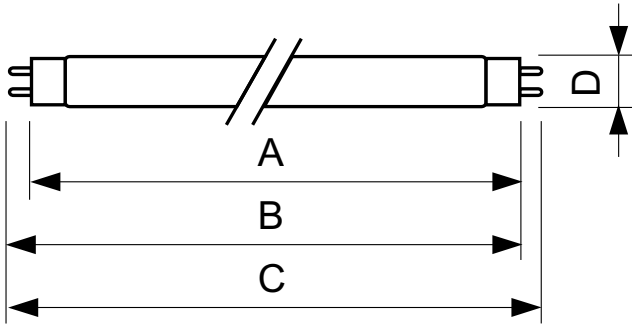

## Dimensional drawing

TL-D 36W/850

Product	D (max)	A (max)	B (max)	B (min)	C (max)
TL-D 36W/850 1SL/25	28 mm	1199.4 mm	1206.5 mm	1204.1 mm	1213.6 mm