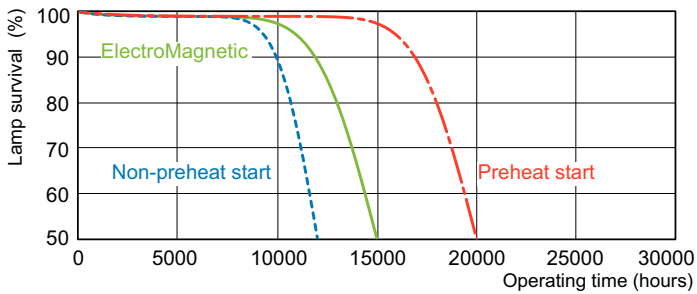

Lifetime

LDLE_TL-D8G_0001-Life expectancy diagram