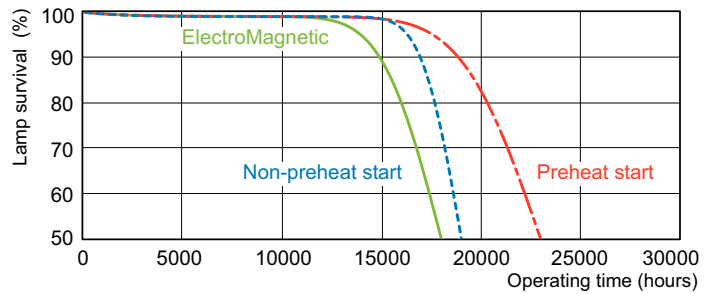

LDLE_TL-D8G_0002-Life expectancy diagram