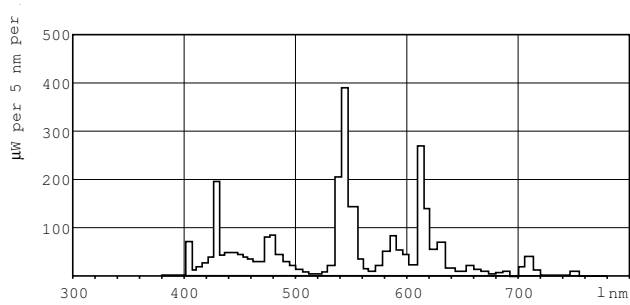

Photometric data

LDPB_TL-D8G_850-Spectral power distribution B/W

(R)

LDPO_TL-D8G_850-Spectral power distribution Colour