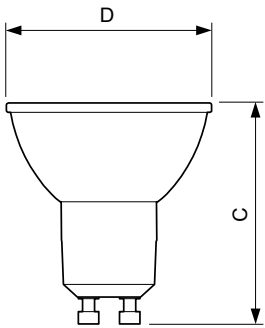

MASTER LEDspot ExpertColor MV

Energy consumption kWh/1,000 hours	6 kWh
Product Data	
Full product code	871869670733300
Order product name	MASTER LED ExpertColor 5.5-50W GU10 927 36D
EAN/UPC – product	8718696707333
Order code	929001347308

Local code	MEC405L36D927GU
SAP numerator – quantity per pack	1
Numerator – packs per outer box	10
Material no. (12 NC)	929001347308
SAP net weight (piece)	0.038 kg

Dimensional drawing

GU10 230V5.5W-50W345lm40D 2700K GU10 Dim

Product	D	C
MASTER LED ExpertColor 5.5-50W GU10 927 36D	50 mm	54 mm

Photometric data