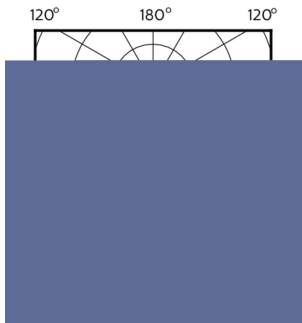

Product data

General Information	
Cap base	GU10 [GU10]
EU RoHS compliant	Yes
Nominal lifetime (nom.)	40000 h
Switching cycle	50,000X
Technical type	5.5-50W
Light Technical	
Colour Code	927
Technical Beam Angle (Nom)	36 °
Lamp Luminous Flux 25°C EL (Nom)	385 lm
Luminous intensity (nom.)	800 cd
Colour Designation	Warm white (WW)
Colour Temperature, horizontal (Nom)	2700 K
Lamp Luminous Efficacy EM (Nom)	70.00 lm/W
Colour consistency	<3
Colour Rendering Index,horiz (Nom)	97
LLMF at end of nominal lifetime (nom.)	70 %
Luminous flux in 90° cone (rated)	355 lm

Product	D	C
MASTER LED ExpertColor 5.5-50W GU10 927 36D	50 mm	54 mm

Photometric data

MASTER LEDspot ExpertColor MV 50W GU10 927 36D

MASTER LEDspot ExpertColor MV 50W GU10 927 36D

MASTER LEDspot ExpertColor MV 50W GU10 927 36D