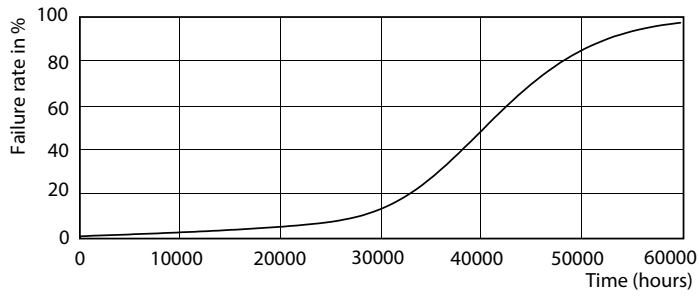

MASTER LEDspot ExpertColor MV

Lifetime

MASTER LEDspot ExpertColor MV 35W GU10 25D

MASTER LEDspot ExpertColor MV 35W GU10 25D