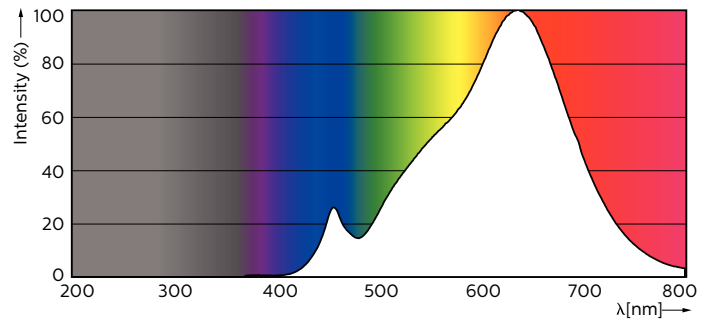

MASTER LEDspot ExpertColor MV 50W GU10 927 36D