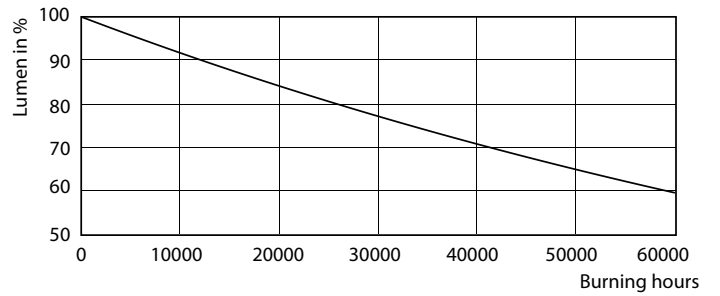

MASTER LEDspot ExpertColor MV

Lifetime

MASTER LEDspot ExpertColor MV 35W GU10 25D

MASTER LEDspot ExpertColor MV 35W GU10 25D